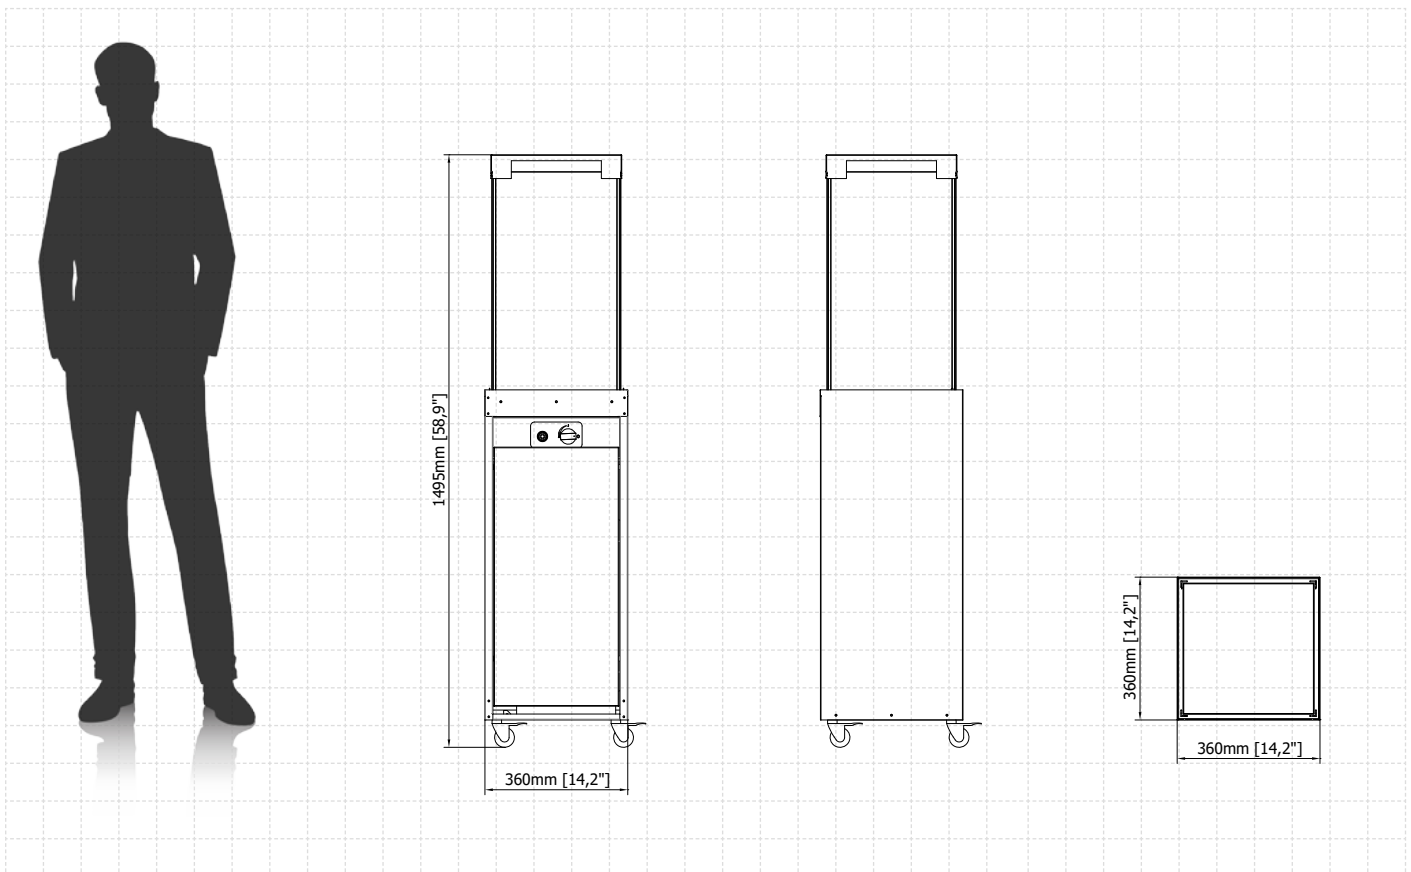

Faro

(Gas Technology)

Fuel type	LPG
Heat output	max. 5.0 - 8.0 kW
Gas consumption	max. 0.4 - 0.5 kg/h burning time up to 55h
Gas pressure	37 mbar
Total gas hose length	1.4 meter (measured from valve to pressure regulator)
Weight	20 kg
Power supply	AAA battery powered control panel
Flue	not required
Flame height regulation	yes
Materials	galvanized steel, tempered glass
Decorative accessories	black glass gravel
Application	for outdoor use only